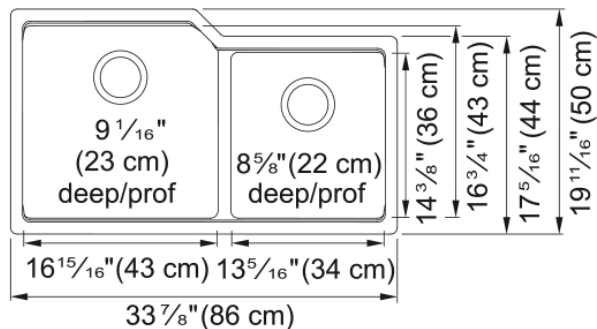

Urban Undermount Sink - MGC2034U-9PWTN | 125.0637.122

Technical Data

Aspect

Sink type	Sink
Type of material	Granite
Number of bowls	2
Color	Polar white
Surface finish	None

Product Dimensions

Exterior size: right to left	33.858
Exterior size: front to back	19.685
Large bowl size: right to left	16.969
Large bowl size: front to back	16.732
Large bowl: depth	9.055
Small bowl size: right to left	13.346
Small bowl size: front to back	14.37
Small bowl: depth	8.661

Installation

Minimum cabinet size	39"

Product specifications

Installation type	Undermount
Drain hole	3 1/2"
Position of drainer	No drainer

Product identification

Product brand	Kindred
Collection	Urban
Certified by	CUPC

Features

Drainers number	No drainer
Product reversibility	No