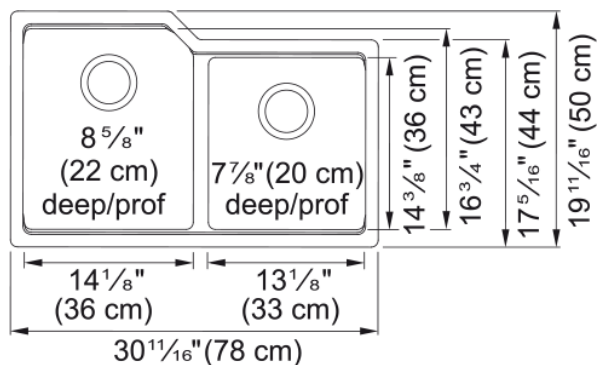

Urban Undermount Sink - MGC2031U-9MBKN | 125.0637.118

Technical Data

Aspect

Sink type	Sink
Type of material	Granite
Number of bowls	2
Color	Matte black
Surface finish	None

Product Dimensions

Exterior size: right to left	30.709
Exterior size: front to back	19.685
Large bowl size: right to left	14.173
Large bowl size: front to back	16.732
Large bowl: depth	8.661
Small bowl size: right to left	12.992
Small bowl size: front to back	14.37
Small bowl: depth	7.874

Installation

Minimum cabinet size	36"
----------------------	-----

Product specifications

Installation type	Undermount
Drain hole	3 1/2"
Position of drainer	No drainer

Product identification

Product brand	Kindred
Collection	Urban
Certified by	CUPC