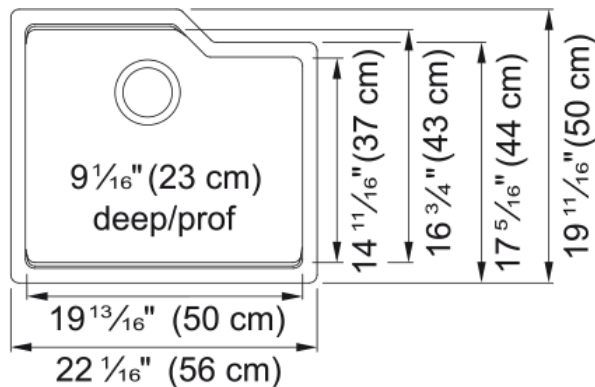

## Technical Data

### Product Dimensions

Exterior size: right to left	22.047
Exterior size: front to back	19.685
Large bowl size: right to left	20.433
Large bowl size: front to back	16.732
Large bowl: depth	9.055

### Installation

Minimum cabinet size	27"
----------------------	-----

### Product specifications

Installation type	Undermount
Drain hole	3 1/2"
Position of drainer	No drainer