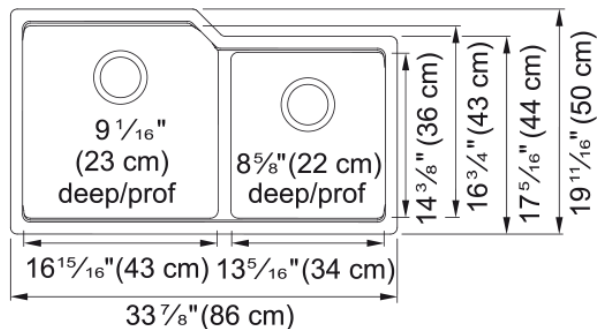

Urban Undermount Sink - MGC2034U-9CHAN | 125.0637.115

Technical Data

Aspect

Sink type	Sink
Type of material	Granite
Number of bowls	2
Color	Champagne
Surface finish	None

Product Dimensions

Exterior size: right to left	33.858
Exterior size: front to back	19.685
Large bowl size: right to left	16.969
Large bowl size: front to back	16.732
Large bowl: depth	9.055
Small bowl size: right to left	13.346
Small bowl size: front to back	14.37
Small bowl: depth	8.661

Installation

Minimum cabinet size	39"
----------------------	-----

Product specifications

Installation type	Undermount
Drain hole	3 1/2"
Position of drainer	No drainer

Product identification

Product brand	Kindred
Collection	Urban
Certified by	CUPC