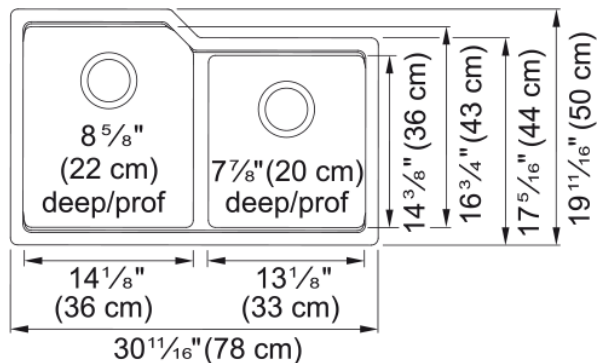

Urban Undermount Sink - MGC2031U-9CHAN | 125.0637.114

Technical Data

Aspect

Sink type	Sink
Type of material	Granite
Number of bowls	2
Color	Champagne
Surface finish	None

Product Dimensions

Exterior size: right to left	30.709
Exterior size: front to back	19.685
Large bowl size: right to left	14.173
Large bowl size: front to back	16.732
Large bowl: depth	8.661
Small bowl size: right to left	12.992
Small bowl size: front to back	14.37
Small bowl: depth	7.874

Installation

Minimum cabinet size	36"

Product specifications

Installation type	Undermount
Drain hole	3 1/2"
Position of drainer	No drainer

Product identification

Product brand	Kindred
Collection	Urban
Certified by	CUPC

Features

Drainers number	No drainer
Product reversibility	No