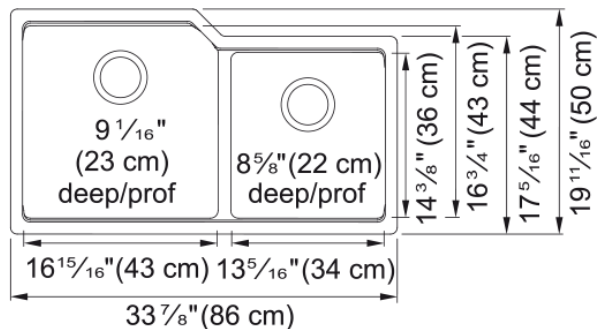

Urban Undermount Sink - MGC2034U-9SGN | 125.0627.124

Technical Data

Aspect

Sink type	Sink
Type of material	Granite
Number of bowls	2
Color	Stone grey
Surface finish	None

Product Dimensions

Exterior size: right to left	33.858
Exterior size: front to back	19.685
Large bowl size: right to left	16.969
Large bowl size: front to back	16.732
Large bowl: depth	9.055
Small bowl size: right to left	13.346
Small bowl size: front to back	14.37
Small bowl: depth	8.661

Installation

Minimum cabinet size	39"
----------------------	-----

Product specifications

Installation type	Undermount
Drain hole	3 1/2"
Position of drainer	No drainer

Product identification

Product brand	Kindred
Collection	Urban
Certified by	CUPC