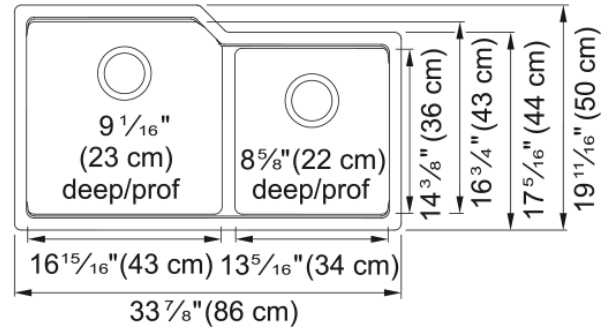

Urban Undermount Sink - MGC2034U-9ESN | 125.0627.122

Technical Data

Aspect

Sink type	Sink
Type of material	Granite
Number of bowls	2
Color	Mocha
Surface finish	None

Product Dimensions

Exterior size: right to left	33.858
Exterior size: front to back	19.685
Large bowl size: right to left	16.969
Large bowl size: front to back	16.732
Large bowl: depth	9.055
Small bowl size: right to left	13.346
Small bowl size: front to back	14.37
Small bowl: depth	8.661

Installation

Minimum cabinet size	39"
----------------------	-----

Product specifications

Installation type	Undermount
Drain hole	3 1/2"
Position of drainer	No drainer

Product identification

Product brand	Kindred
Collection	Urban
Certified by	CUPC