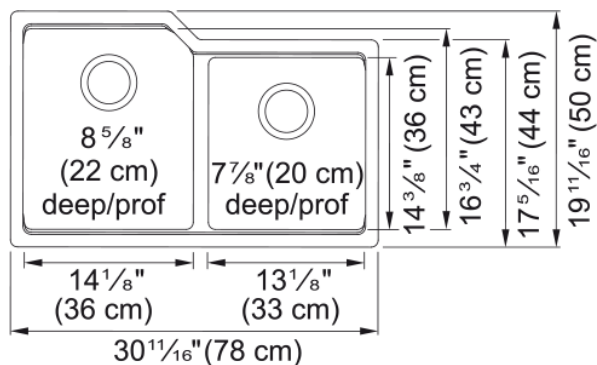

Urban Undermount Sink - MGC2031U-9ESN | 125.0627.118

Technical Data

Aspect

Sink type	Sink
Type of material	Granite
Number of bowls	2
Color	Mocha
Surface finish	None

Product Dimensions

Exterior size: right to left	30.709
Exterior size: front to back	19.685
Large bowl size: right to left	14.173
Large bowl size: front to back	16.732
Large bowl: depth	8.661
Small bowl size: right to left	12.992
Small bowl size: front to back	14.37
Small bowl: depth	7.874

Installation

Minimum cabinet size	36"
----------------------	-----

Product specifications

Installation type	Undermount
Drain hole	3 1/2"
Position of drainer	No drainer

Product identification

Product brand	Kindred
Collection	Urban
Certified by	CUPC