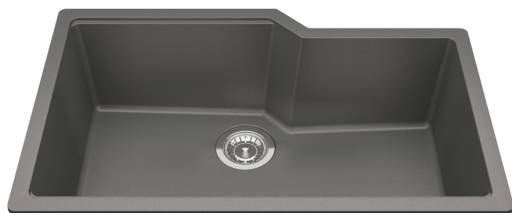

Urban Undermount Sink - MGS2031U-9SGN | 125.0627.116

Technical Data

Aspect

Sink type	Sink
Type of material	Granite
Number of bowls	1
Color	Stone grey
Surface finish	None

Product Dimensions

Exterior size: right to left	30.709
Exterior size: front to back	19.685
Large bowl size: right to left	29.094
Large bowl size: front to back	16.732
Large bowl: depth	9.055

Installation

Minimum cabinet size	36"
----------------------	-----

Product specifications

Installation type	Undermount
Drain hole	3 1/2"
Position of drainer	No drainer

Product identification

Product brand	Kindred
Collection	Urban
Certified by	CUPC