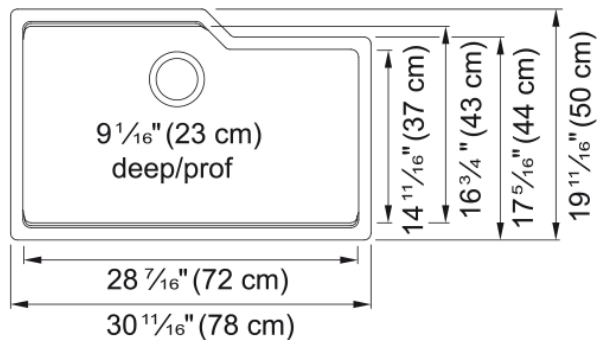

Urban Undermount Sink - MGS2031U-9SGN | 125.0627.116

Technical Data

Aspect

Sink type	Sink
Type of material	Granite
Number of bowls	1
Color	Stone grey
Surface finish	None

Product Dimensions

Exterior size: right to left	30.709
Exterior size: front to back	19.685
Large bowl size: right to left	29.094
Large bowl size: front to back	16.732
Large bowl: depth	9.055

Installation

Minimum cabinet size	36"
----------------------	-----

Product specifications

Installation type	Undermount
Drain hole	3 1/2"
Position of drainer	No drainer

Product identification

Product brand	Kindred
Collection	Urban
Certified by	CUPC