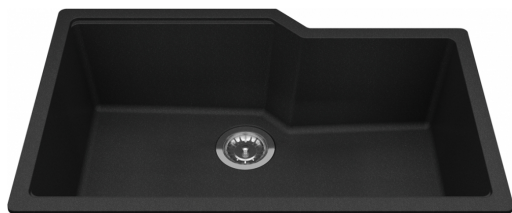

Urban Undermount Sink - MGS2031U-90NN | 125.0627.115

Technical Data

Aspect

Sink type	Sink
Type of material	Granite
Number of bowls	1
Color	Onyx
Surface finish	None

Product Dimensions

Exterior size: right to left	30.709
Exterior size: front to back	19.685
Large bowl size: right to left	29.094
Large bowl size: front to back	16.732
Large bowl: depth	9.055

Installation

Minimum cabinet size	36"
----------------------	-----

Product specifications

Installation type	Undermount
Drain hole	3 1/2"
Position of drainer	No drainer

Product identification

Product brand	Kindred
Collection	Urban
Certified by	CUPC