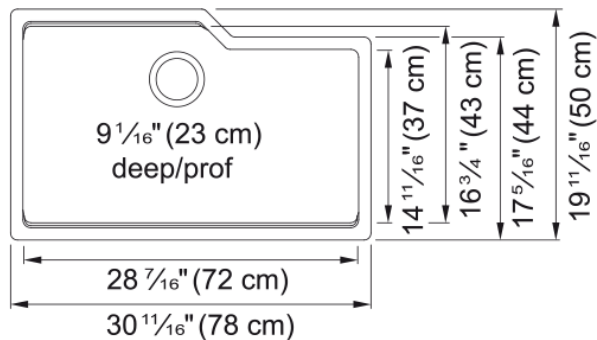

Urban Undermount Sink - MGS2031U-90NN | 125.0627.115

Technical Data

Aspect

Sink type	Sink
Type of material	Granite
Number of bowls	1
Color	Onyx
Surface finish	None

Product Dimensions

Exterior size: right to left	30.709
Exterior size: front to back	19.685
Large bowl size: right to left	29.094
Large bowl size: front to back	16.732
Large bowl: depth	9.055

Installation

Minimum cabinet size	36"
----------------------	-----

Product specifications

Installation type	Undermount
Drain hole	3 1/2"
Position of drainer	No drainer

Product identification

Product brand	Kindred
Collection	Urban
Certified by	CUPC