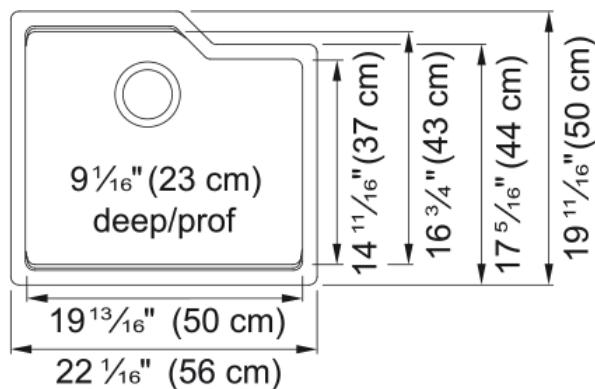

## Technical Data

### Product Dimensions

Exterior size: right to left	22.047
Exterior size: front to back	19.685
Large bowl size: right to left	20.433
Large bowl size: front to back	16.732
Large bowl: depth	9.055

### Installation

Minimum cabinet size	27"
----------------------	-----

### Product specifications

Installation type	Undermount
Drain hole	3 1/2"
Position of drainer	No drainer