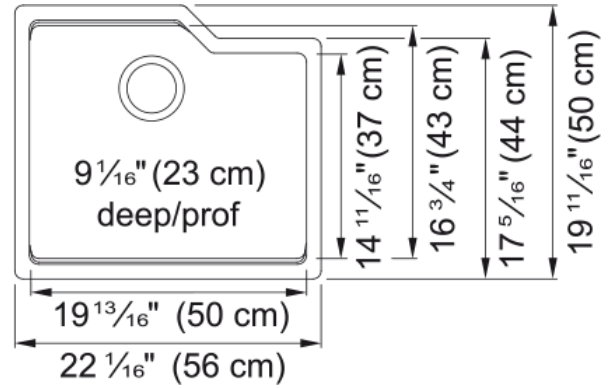

## Technical Data

### Product Dimensions

Exterior size: right to left	22.047
Exterior size: front to back	19.685
Large bowl size: right to left	20.433
Large bowl size: front to back	16.732
Large bowl: depth	9.055

### Installation

Minimum cabinet size	27"
----------------------	-----