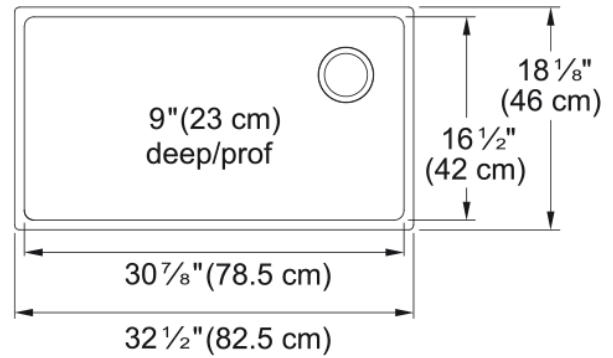

Brookmore Undermount Sink BSU1832-9N-OW | 122.0638.277

Technical Data

Aspect

Sink type	Sink
Type of material	Stainless steel
Number of bowls	1
Color	Steel
Surface finish	Pearl

Product Dimensions

Exterior size: right to left	32.48
Exterior size: front to back	18.11
Large bowl size: right to left	31
Large bowl size: front to back	16.535
Large bowl: depth	9.055

Installation

Minimum cabinet size	36"

Product specifications

Installation type	Undermount
Drain hole	3 1/2"
Position of drainer	No drainer

Product identification

Product brand	Kindred
Collection	Brookmore
Certified by	IAPMO

Features

Drainers number	No drainer
Product reversibility	No
Faucet ledge	No
Strainer assembly included	No
Strainer assembly type	No waste kit