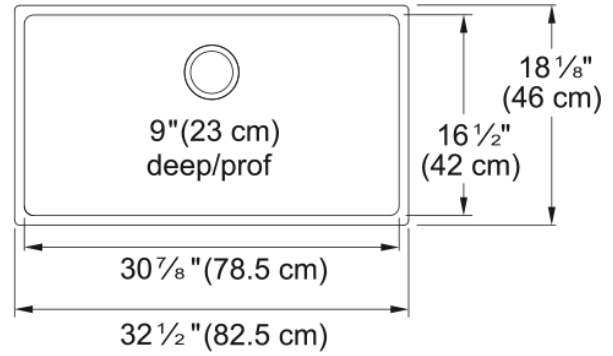

Brookmore Undermount Sink - BSU1832-9N | 122.0638.276

Technical Data

Aspect

Sink type	Sink
Type of material	Stainless steel
Number of bowls	1
Color	Steel
Surface finish	Pearl

Product Dimensions

Exterior size: right to left	32.48
Exterior size: front to back	18.11
Large bowl size: right to left	31
Large bowl size: front to back	16.535
Large bowl: depth	9.055

Installation

Minimum cabinet size	36"

Product specifications

Installation type	Undermount
Drain hole	3 1/2"
Position of drainer	No drainer

Product identification

Product brand	Kindred
Collection	Brookmore
Certified by	IAPMO

Features

Drainers number	No drainer
Product reversibility	No
Faucet ledge	No
Strainer assembly included	No
Strainer assembly type	No waste kit