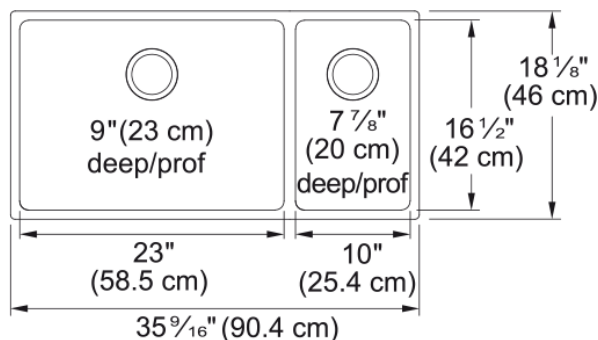

### Technical Data

#### Product Dimensions

|                                |        |
|--------------------------------|--------|
| Exterior size: right to left   | 35.591 |
| Exterior size: front to back   | 18.11  |
| Large bowl size: right to left | 23.031 |
| Large bowl size: front to back | 16.535 |
| Large bowl: depth              | 9.055  |
| Small bowl size: right to left | 10     |
| Small bowl size: front to back | 16.535 |
| Small bowl: depth              | 7.874  |

#### Installation

|                      |     |
|----------------------|-----|
| Minimum cabinet size | 39" |
|----------------------|-----|

#### Product specifications

|                     |            |
|---------------------|------------|
| Installation type   | Undermount |
| Drain hole          | 3 1/2"     |
| Position of drainer | No drainer |