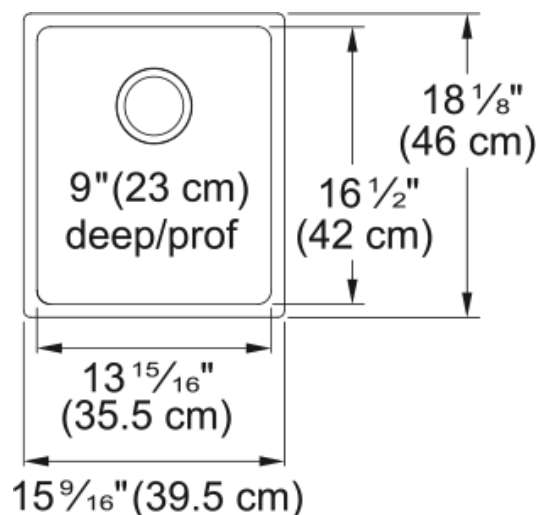

## Brookmore Undermount Sink - BSU1816-9N | 122.0637.638

### Product Dimensions

Exterior size: right to left	15.551
Exterior size: front to back	18.11
Large bowl size: right to left	14.016
Large bowl size: front to back	16.535
Large bowl: depth	9.055

### Installation

Minimum cabinet size	21"
----------------------	-----

### Product specifications

Installation type	Undermount
Drain hole	3 1/2"
Position of drainer	No drainer