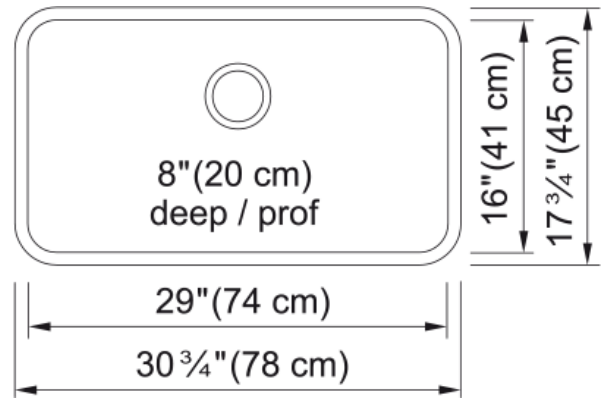

Steel Queen Undermount Sink QSUA1831-8N | 122.0620.103

Technical Data

Aspect

Sink type	Sink
Type of material	Stainless steel
Number of bowls	1
Color	Steel
Surface finish	Silk

Product Dimensions

Exterior size: right to left	30.709
Exterior size: front to back	17.717
Large bowl size: right to left	29.134
Large bowl size: front to back	16.142
Large bowl: depth	7.874

Installation

Minimum cabinet size	36"
----------------------	-----

Product specifications

Installation type	Undermount
Drain hole	3 1/2"
Position of drainer	No drainer

Product identification

Product brand	Kindred
Collection	Steel Queen
Certified by	CSA