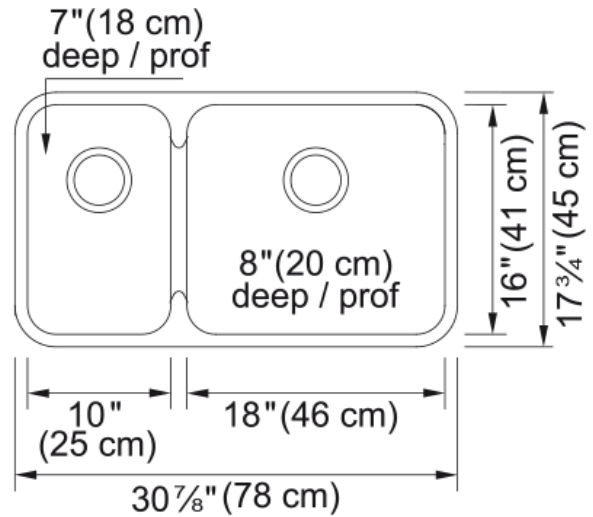

Steel Queen Undermount Sink QCUA1831L-8N | 122.0620.096

Technical Data

Aspect

Sink type	Sink
Type of material	Stainless steel
Number of bowls	1,5
Color	Steel
Surface finsh	Silk

Product Dimensions

Exterior size: right to left	30.866
Exterior size: front to back	17.717
Large bowl size: right to left	18.11
Large bowl size: front to back	16
Large bowl: depth	7.992
Small bowl size: right to left	9.843
Small bowl size: front to back	16
Small bowl: depth	7.087

Installation

Minimum cabinet size	36"
----------------------	-----

Product specifications

Installation type	Undermount
Drain hole	3 1/2"
Position of drainer	No drainer

Product identification

Product brand	Kindred
Collection	Steel Queen
Certified by	CSA