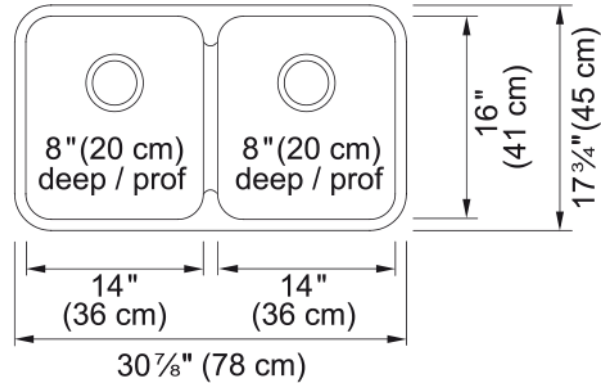

# Steel Queen Undermount Sink QDUA1831-8N | 122.0620.094

### Product Dimensions

Exterior size: right to left	30.866
Exterior size: front to back	17.717
Large bowl size: right to left	14
Large bowl size: front to back	16
Large bowl: depth	7.087
Small bowl size: right to left	14
Small bowl size: front to back	16
Small bowl: depth	7.087

### Installation

Minimum cabinet size	36"
----------------------	-----

### Product specifications

Installation type	Undermount
Drain hole	3 1/2"
Position of drainer	No drainer