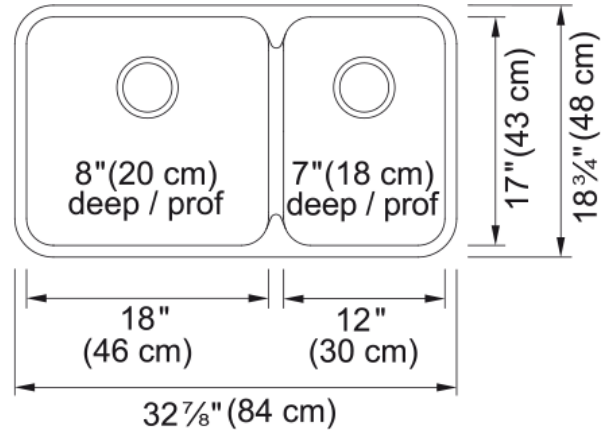

Steel Queen Undermount Sink QCUA1933R-8N | 122.0620.084

Technical Data

Aspect

Sink type	Sink
Type of material	Stainless steel
Number of bowls	2
Color	Steel
Surface finish	Silk

Product Dimensions

Exterior size: right to left	33.071
Exterior size: front to back	18.898
Large bowl size: right to left	17.992
Large bowl size: front to back	17.008
Large bowl: depth	7.992
Small bowl size: right to left	11.89
Small bowl size: front to back	17.008
Small bowl: depth	7.008

Installation

Minimum cabinet size	36"
----------------------	-----

Product specifications

Installation type	Undermount
Drain hole	3 1/2"
Position of drainer	No drainer

Product identification

Product brand	Kindred
Collection	Steel Queen
Certified by	CSA