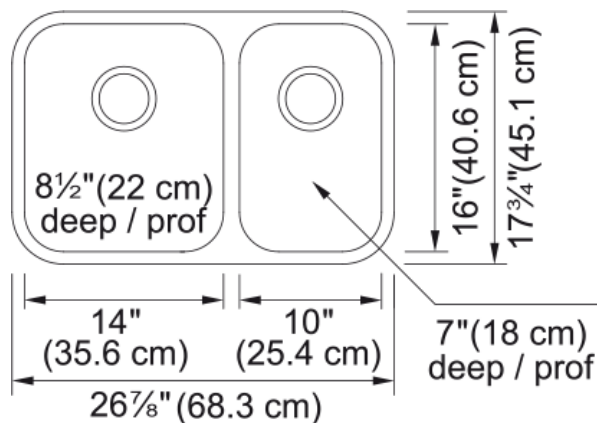

## Technical Data

### Product Dimensions

Exterior size: right to left	26.89
Exterior size: front to back	17.756
Large bowl size: right to left	14.016
Large bowl size: front to back	15.984
Large bowl: depth	8.661
Small bowl size: right to left	10
Small bowl size: front to back	15.984
Small bowl: depth	7.087

### Installation

Minimum cabinet size	33"
----------------------	-----

### Product specifications

Installation type	Undermount
Drain hole	3 1/2"
Position of drainer	No drainer