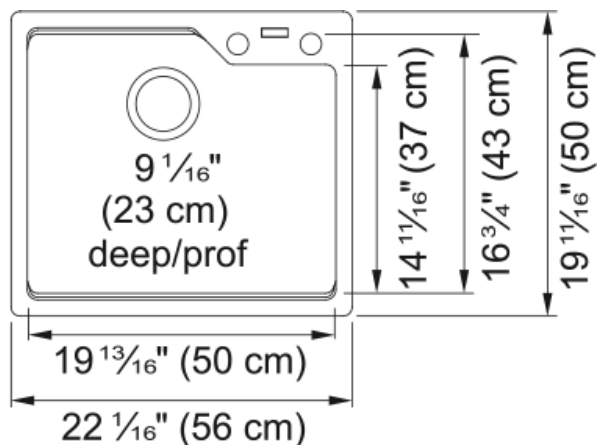

Urban Drop In Sink - MGSM2022-9SGN | 114.0643.412

Technical Data

Aspect

Sink type	Sink
Type of material	Granite
Number of bowls	1
Color	Stone grey
Surface finish	None

Product Dimensions

Exterior size: right to left	22.047
Exterior size: front to back	19.685
Large bowl size: right to left	19.685
Large bowl size: front to back	16.732
Large bowl: depth	9.055

Installation

Minimum cabinet size	24"
----------------------	-----

Product specifications

Installation type	Topmount / drop in
Drain hole	3 1/2"
Position of drainer	No drainer

Product identification

Product brand	Kindred
Collection	Urban
Certified by	CUPC