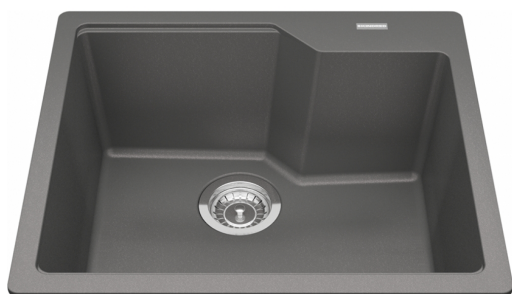

Urban Drop In Sink - MGSM2022-9SGN | 114.0643.412

Technical Data

Aspect

Sink type	Sink
Type of material	Granite
Number of bowls	1
Color	Stone grey
Surface finish	None

Product Dimensions

Exterior size: right to left	22.047
Exterior size: front to back	19.685
Large bowl size: right to left	19.685
Large bowl size: front to back	16.732
Large bowl: depth	9.055

Installation

Minimum cabinet size	24"
----------------------	-----

Product specifications

Installation type	Topmount / drop in
Drain hole	3 1/2"
Position of drainer	No drainer

Product identification

Product brand	Kindred
Collection	Urban
Certified by	CUPC

Features

Drainers number	No drainer
Product reversibility	No
Faucet ledge	Yes
Strainer assembly included	No
Strainer assembly type	No waste kit

Overflow	No
Number of faucet holes	2 - pre-scored
Soap dispenser hole	No