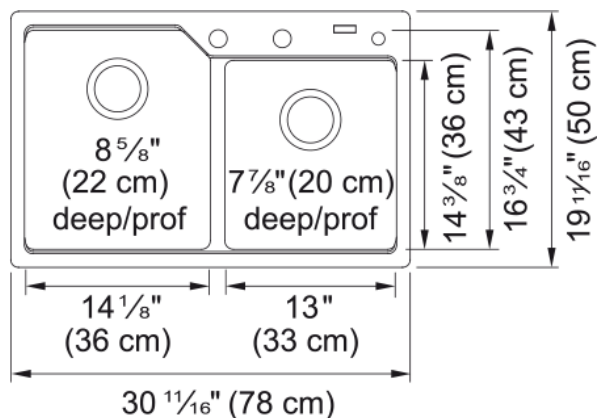

Urban Drop In Sink - MGCM2031-9SGN | 114.0643.404

Technical Data

Aspect

Sink type	Sink
Type of material	Granite
Number of bowls	2
Color	Stone grey
Surface finish	None

Product Dimensions

Exterior size: right to left	30.709
Exterior size: front to back	19.685
Large bowl size: right to left	14.134
Large bowl size: front to back	16.732
Large bowl: depth	8.661
Small bowl size: right to left	13.071
Small bowl size: front to back	14.331
Small bowl: depth	7.874

Installation

Minimum cabinet size	33"
----------------------	-----

Product specifications

Installation type	Topmount / drop in
Drain hole	3 1/2"
Position of drainer	No drainer

Product identification

Product brand	Kindred
Collection	Urban
Certified by	CUPC