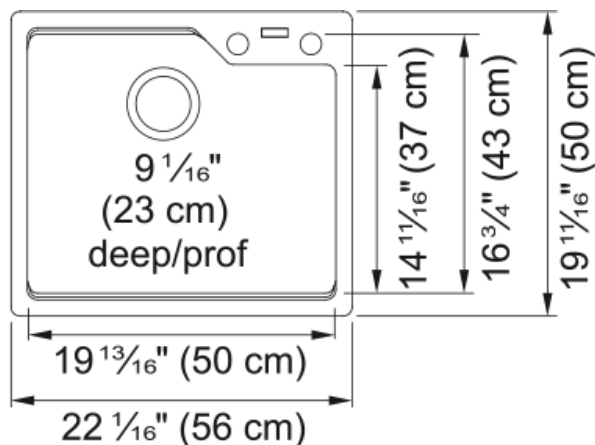

Urban Drop In Sink - MGSM2022-9PWTN | 114.0637.982

Technical Data

Aspect

Sink type	Sink
Type of material	Granite
Number of bowls	1
Color	Polar white
Surface finish	None

Product Dimensions

Exterior size: right to left	22.047
Exterior size: front to back	19.685
Large bowl size: right to left	19.685
Large bowl size: front to back	16.732
Large bowl: depth	9.055

Installation

Minimum cabinet size	24"
----------------------	-----

Product specifications

Installation type	Topmount / drop in
Drain hole	3 1/2"
Position of drainer	No drainer

Product identification

Product brand	Kindred
Collection	Urban
Certified by	CUPC