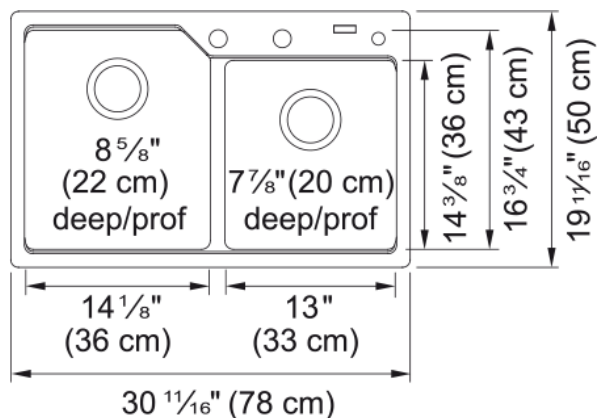

Urban Drop In Sink - MGCM2031-9PWTN | 114.0637.956

Technical Data

Aspect

Sink type	Sink
Type of material	Granite
Number of bowls	2
Color	Polar white
Surface finish	None

Product Dimensions

Exterior size: right to left	30.709
Exterior size: front to back	19.685
Large bowl size: right to left	14.134
Large bowl size: front to back	16.732
Large bowl: depth	8.661
Small bowl size: right to left	13.071
Small bowl size: front to back	14.331
Small bowl: depth	7.874

Installation

Minimum cabinet size	33"

Product specifications

Installation type	Topmount / drop in
Drain hole	3 1/2"
Position of drainer	No drainer

Product identification

Product brand	Kindred
Collection	Urban
Certified by	CUPC

Features

Drainers number	No drainer
Product reversibility	No