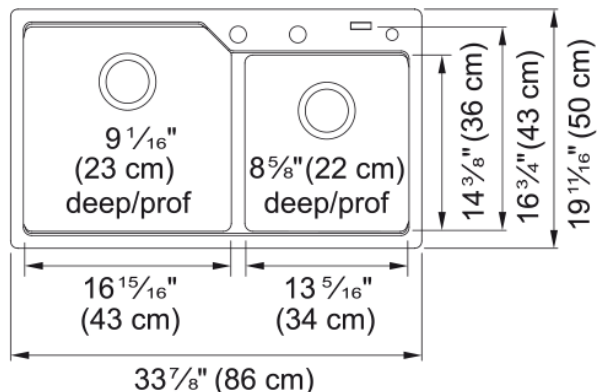

Urban Drop In Sink - MGCM2034-9CHAN | 114.0637.947

Technical Data

Aspect

Sink type	Sink
Type of material	Granite
Number of bowls	2
Color	Champagne
Surface finish	None

Product Dimensions

Exterior size: right to left	33.858
Exterior size: front to back	19.685
Large bowl size: right to left	17.008
Large bowl size: front to back	16.732
Large bowl: depth	9.055
Small bowl size: right to left	13.425
Small bowl size: front to back	14.331
Small bowl: depth	8.661

Installation

Minimum cabinet size	36"
----------------------	-----

Product specifications

Installation type	Topmount / drop in
Drain hole	3 1/2"
Position of drainer	No drainer

Product identification

Product brand	Kindred
Collection	Urban
Certified by	CUPC