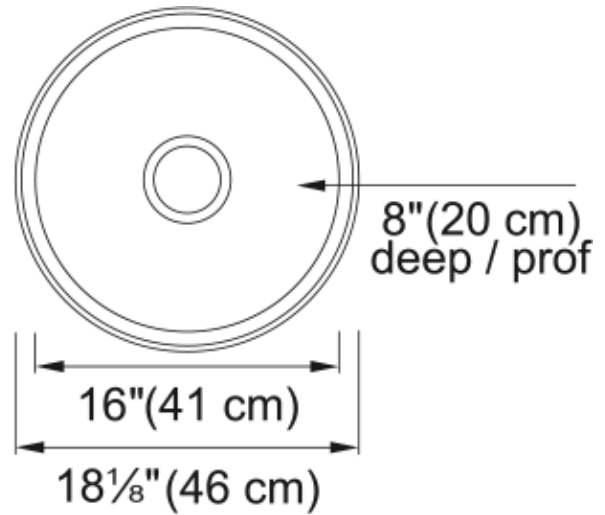

Steel Queen Drop In Sink - QSR18-8 | 113.0045.253

Technical Data

Aspect

Sink type	Sink
Type of material	Stainless steel
Number of bowls	1
Color	Steel
Surface finish	Silk

Product Dimensions

Exterior size: right to left	18.11
Exterior size: front to back	18.11
Large bowl size: right to left	16.142
Large bowl size: front to back	16.142
Large bowl: depth	7.992

Installation

Minimum cabinet size	21"
----------------------	-----

Product specifications

Installation type	Topmount / drop in
Drain hole	3 1/2"
Position of drainer	No drainer

Product identification

Product brand	Kindred
Collection	Steel Queen
Certified by	CSA