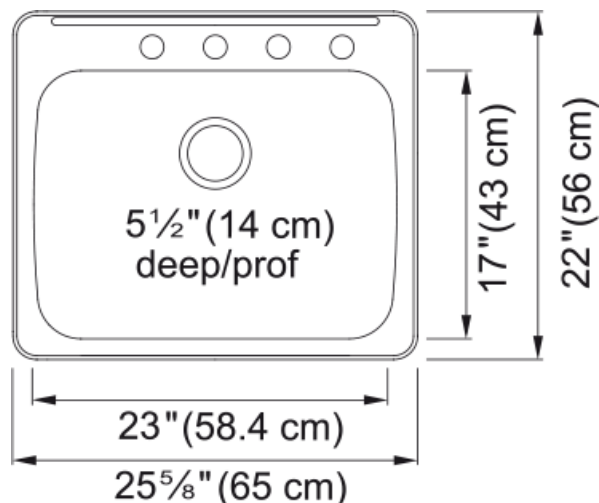

Reginox Drop In Sink - RSLA2522-55-4N | 101.0643.205

Technical Data

Aspect

Sink type	Sink
Type of material	Stainless steel
Number of bowls	1
Color	Steel
Surface finish	Silk

Product Dimensions

Exterior size: right to left	25.622
Exterior size: front to back	22.059
Large bowl size: right to left	22.976
Large bowl size: front to back	17
Large bowl: depth	5.512

Installation

Minimum cabinet size	27"
----------------------	-----

Product specifications

Installation type	Topmount / drop in
Drain hole	3 1/2"
Position of drainer	No drainer

Product identification

Product brand	Kindred
Collection	Reginox
Certified by	IAPMO

Features

Drainers number	No drainer
Product reversibility	No
Faucet ledge	Yes
Strainer assembly included	No
Strainer assembly type	No waste kit

Overflow	No
Number of faucet holes	4
Soap dispenser hole	No