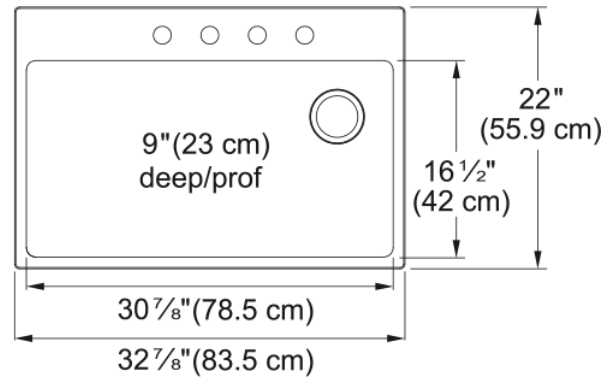

Brookmore Drop in Sink BSL2233-9-4N-OW | 101.0637.033

Technical Data

Aspect

Sink type	Sink
Type of material	Stainless steel
Number of bowls	1
Color	Steel
Surface finish	Pearl

Product Dimensions

Exterior size: right to left	32.874
Exterior size: front to back	22.008
Large bowl size: right to left	30.984
Large bowl size: front to back	16.535
Large bowl: depth	9.055

Installation

Minimum cabinet size	36"
----------------------	-----

Product specifications

Installation type	Topmount / drop in
Drain hole	3 1/2"
Position of drainer	No drainer

Product identification

Product brand	Kindred
Collection	Brookmore
Certified by	IAPMO