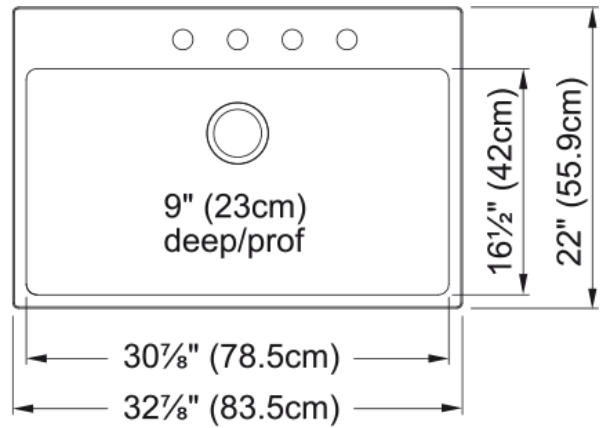

Brookmore Drop In Sink - BSL2233-9-4N | 101.0637.032

Technical Data

Aspect

Sink type	Sink
Type of material	Stainless steel
Number of bowls	1
Color	Steel
Surface finish	Pearl

Product Dimensions

Exterior size: right to left	32.874
Exterior size: front to back	22.008
Large bowl size: right to left	30.906
Large bowl size: front to back	16.535
Large bowl: depth	9.055

Installation

Minimum cabinet size	36"
----------------------	-----

Product specifications

Installation type	Topmount / drop in
Drain hole	3 1/2"
Position of drainer	No drainer

Product identification

Product brand	Kindred
Collection	Brookmore
Certified by	IAPMO