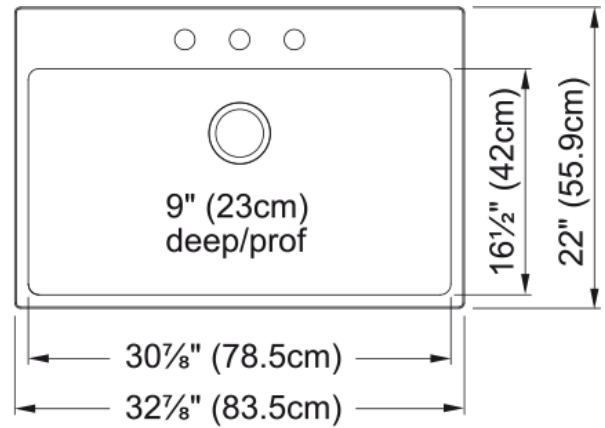

Brookmore Drop In Sink - BSL2233-9-3N | 101.0637.030

Technical Data

Aspect

Sink type	Sink
Type of material	Stainless steel
Number of bowls	1
Color	Steel
Surface finish	Pearl

Product Dimensions

Exterior size: right to left	32.874
Exterior size: front to back	22.008
Large bowl size: right to left	30.906
Large bowl size: front to back	16.535
Large bowl: depth	9.055

Installation

Minimum cabinet size	36"
----------------------	-----

Product specifications

Installation type	Topmount / drop in
Drain hole	3 1/2"
Position of drainer	No drainer

Product identification

Product brand	Kindred
Collection	Brookmore
Certified by	IAPMO