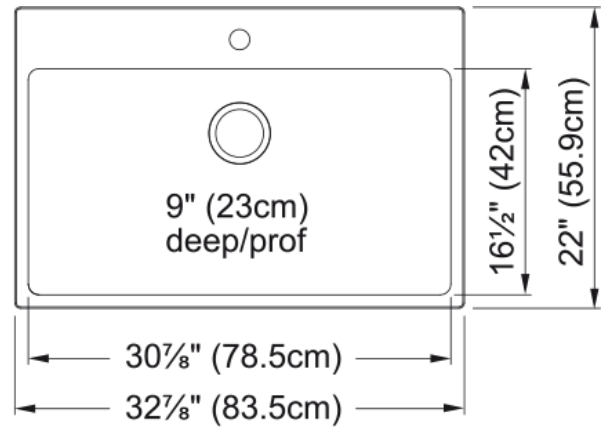

# Brookmore Drop In Sink - BSL2233-9-1N | 101.0637.028

### Product Dimensions

Exterior size: right to left	32.874
Exterior size: front to back	22.008
Large bowl size: right to left	30.906
Large bowl size: front to back	16.535
Large bowl: depth	9.055