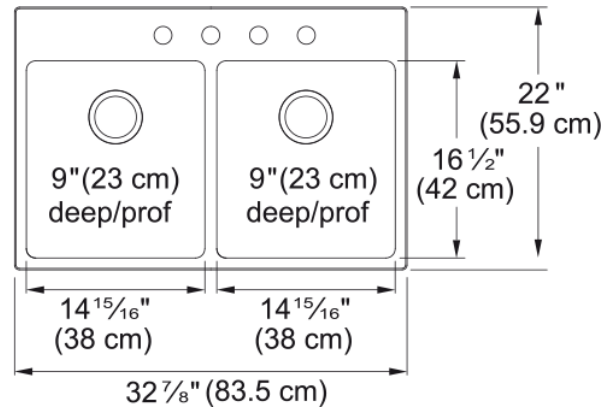

Brookmore Drop In Sink - BDL2233-9-4N | 101.0637.024

Technical Data

Aspect

Sink type	Sink
Type of material	Stainless steel
Number of bowls	2
Color	Steel
Surface finish	Pearl

Product Dimensions

Exterior size: right to left	32.874
Exterior size: front to back	22.008
Large bowl size: right to left	14.961
Large bowl size: front to back	16.535
Large bowl: depth	9.055
Small bowl size: right to left	14.961
Small bowl size: front to back	16.535
Small bowl: depth	9.055

Installation

Minimum cabinet size	36"
----------------------	-----

Product specifications

Installation type	Topmount / drop in
Drain hole	3 1/2"
Position of drainer	No drainer

Product identification

Product brand	Kindred
Collection	Brookmore
Certified by	IAPMO