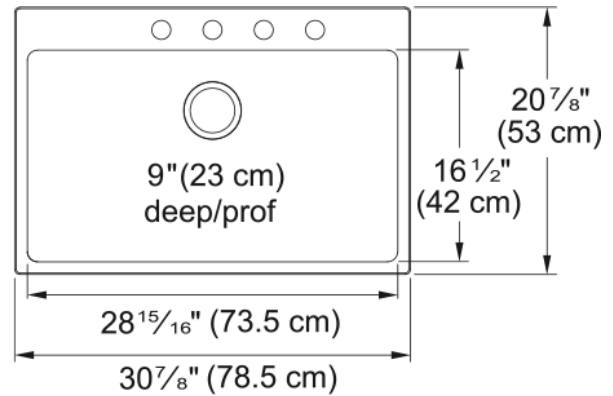

Brookmore Drop In Sink - BSL2131-9-4N | 101.0636.993

Technical Data

Aspect

Sink type	Sink
Type of material	Stainless steel
Number of bowls	1
Color	Steel
Surface finish	Pearl

Product Dimensions

Exterior size: right to left	30.906
Exterior size: front to back	20.866
Large bowl size: right to left	29
Large bowl size: front to back	16.535
Large bowl: depth	9.055

Installation

Minimum cabinet size	33"
----------------------	-----

Product specifications

Installation type	Topmount / drop in
Drain hole	3 1/2"
Position of drainer	No drainer

Product identification

Product brand	Kindred
Collection	Brookmore
Certified by	IAPMO