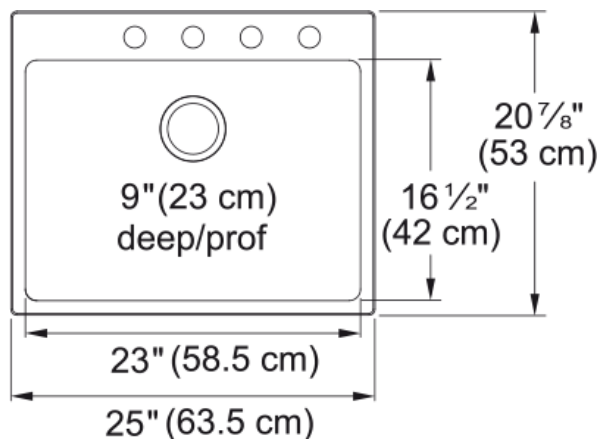

## Brookmore Drop In Sink - BSL2125-9-4N | 101.0636.987

#### Product Dimensions

Exterior size: right to left	25
Exterior size: front to back	20.866
Large bowl size: right to left	23.031
Large bowl size: front to back	16.535
Large bowl: depth	9.055

#### Installation

Minimum cabinet size	27"
----------------------	-----