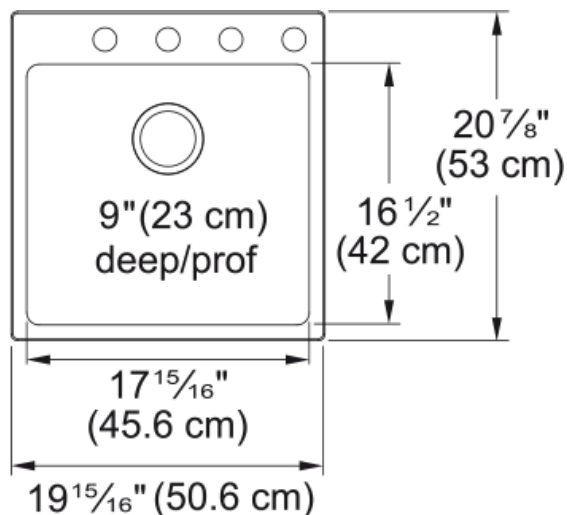

Brookmore Drop In Sink - BSL2120-9-4N | 101.0636.981

Technical Data

Aspect

Sink type	Sink
Type of material	Stainless steel
Number of bowls	1
Color	Steel
Surface finish	Pearl

Product Dimensions

Exterior size: right to left	19.921
Exterior size: front to back	20.866
Large bowl size: right to left	17.953
Large bowl size: front to back	16.535
Large bowl: depth	9.055

Installation

Minimum cabinet size	24"
----------------------	-----

Product specifications

Installation type	Topmount / drop in
Drain hole	3 1/2"
Position of drainer	No drainer

Product identification

Product brand	Kindred
Collection	Brookmore
Certified by	IAPMO

Features

Drainers number	No drainer
Product reversibility	No
Faucet ledge	Yes
Strainer assembly included	No
Strainer assembly type	No waste kit

Features

Overflow	No
Number of faucet holes	4
Soap dispenser hole	No