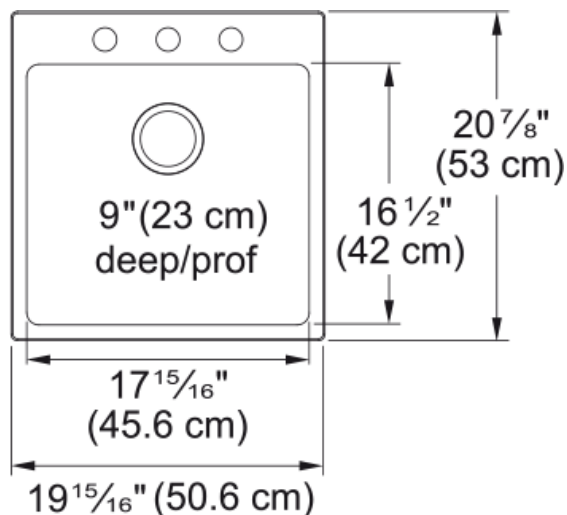

Brookmore Drop In Sink - BSL2120-9-3N | 101.0636.979

Technical Data

Aspect

Sink type	Sink
Type of material	Stainless steel
Number of bowls	1
Color	Steel
Surface finish	Pearl

Product Dimensions

Exterior size: right to left	19.921
Exterior size: front to back	20.866
Large bowl size: right to left	17.953
Large bowl size: front to back	16.535
Large bowl: depth	9.055

Installation

Minimum cabinet size	24"
----------------------	-----

Product specifications

Installation type	Topmount / drop in
Drain hole	3 1/2"
Position of drainer	No drainer

Product identification

Product brand	Kindred
Collection	Brookmore
Certified by	IAPMO