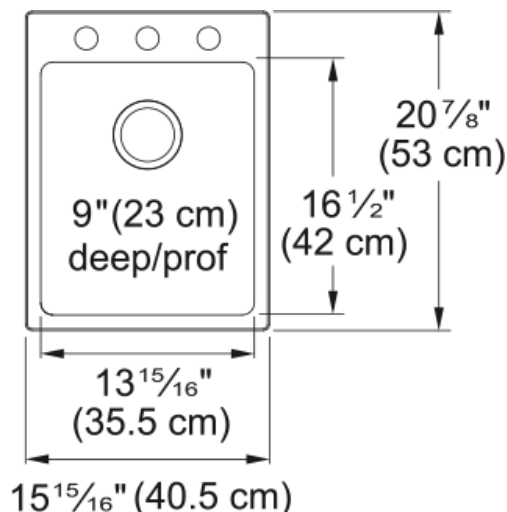

Brookmore Drop In Sink - BSL2116-9-3N | 101.0636.975

Technical Data

Aspect

Sink type	Sink
Type of material	Stainless steel
Number of bowls	1
Color	Steel
Surface finish	Pearl

Product Dimensions

Exterior size: right to left	15.945
Exterior size: front to back	20.866
Large bowl size: right to left	14.016
Large bowl size: front to back	16.535
Large bowl: depth	9.055

Installation

Minimum cabinet size	18"
----------------------	-----

Product specifications

Installation type	Topmount / drop in
Drain hole	3 1/2"
Position of drainer	No drainer

Product identification

Product brand	Kindred
Collection	Brookmore
Certified by	IAPMO