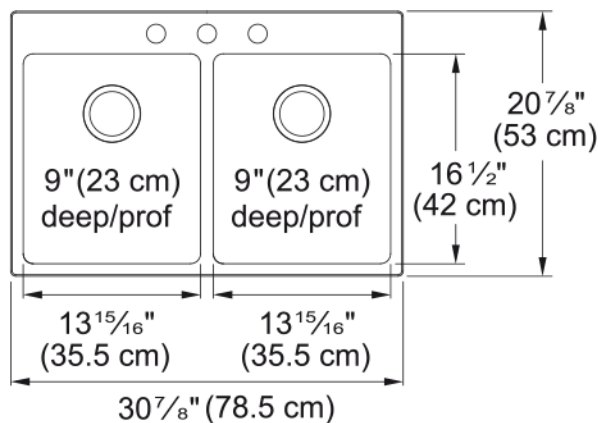

## Brookmore Drop In Sink - BDL2131-9-3N | 101.0636.964

### Technical Data

#### Product Dimensions

Exterior size: right to left	30.906
Exterior size: front to back	20.866
Large bowl size: right to left	14.016
Large bowl size: front to back	16.535
Large bowl: depth	9.055
Small bowl size: right to left	14.016
Small bowl size: front to back	16.535
Small bowl: depth	9.055

#### Installation

Minimum cabinet size	33"
----------------------	-----