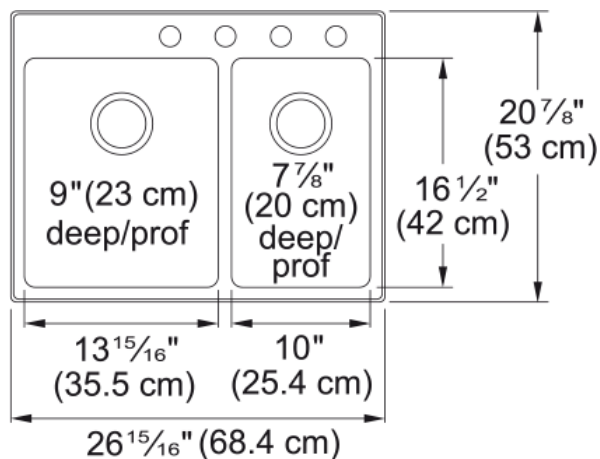

## Brookmore Drop In Sink - BCL2127R-9-4N | 101.0636.947

### Technical Data

#### Product Dimensions

Exterior size: right to left	26.929
Exterior size: front to back	20.866
Large bowl size: right to left	14.016
Large bowl size: front to back	16.535
Large bowl: depth	9.055
Small bowl size: right to left	10
Small bowl size: front to back	16.535
Small bowl: depth	7.874

#### Installation

Minimum cabinet size	30"
----------------------	-----