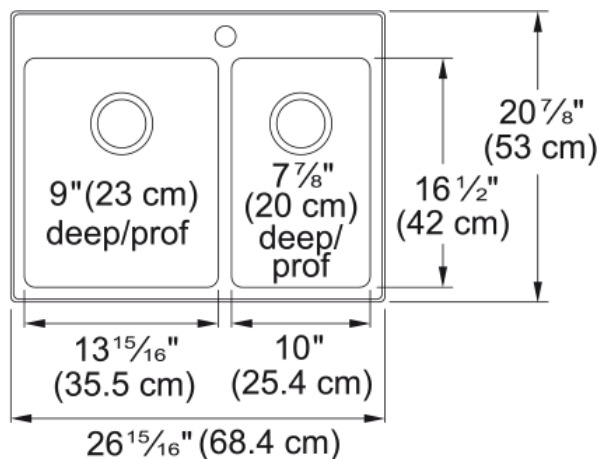

## Brookmore Drop In Sink - BCL2127R-9-1N | 101.0636.943

### Technical Data

#### Product Dimensions

Exterior size: right to left	26.929
Exterior size: front to back	20.866
Large bowl size: right to left	14.016
Large bowl size: front to back	16.535
Large bowl: depth	9.055
Small bowl size: right to left	10
Small bowl size: front to back	16.535
Small bowl: depth	7.874

#### Installation

Minimum cabinet size	30"
----------------------	-----