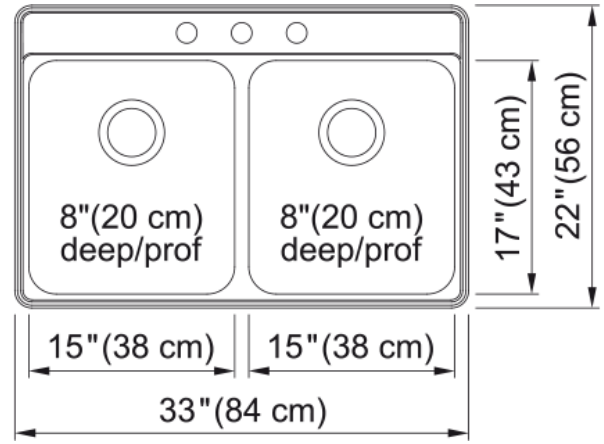

Creemore Drop In Sink FCDLA3322-8-3CBN | 101.0632.994

Technical Data

Aspect

Sink type	Sink
Type of material	Stainless steel
Number of bowls	2
Color	Steel
Surface finish	Silk

Product Dimensions

Exterior size: right to left	33
Exterior size: front to back	22
Large bowl size: right to left	15
Large bowl size: front to back	17
Large bowl: depth	8
Small bowl size: right to left	15
Small bowl size: front to back	17
Small bowl: depth	8

Installation

Minimum cabinet size	36"
----------------------	-----

Product specifications

Installation type	Topmount / drop in
Drain hole	3 1/2"
Position of drainer	No drainer

Product identification

Product brand	Kindred
Collection	Creemore
Certified by	IAPMO