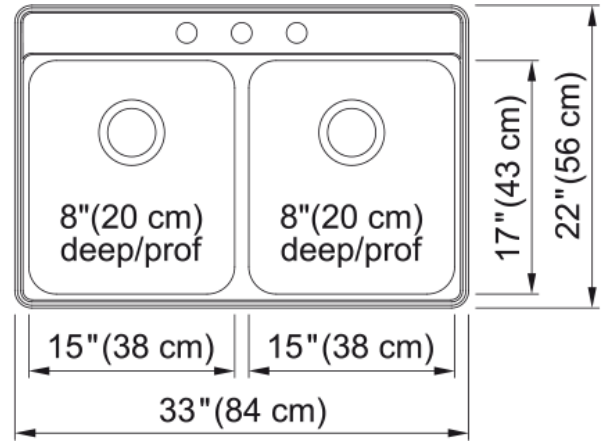

Creemore Drop In Sink CDLA3322-8-3CBN | 101.0632.992

Technical Data

Aspect

Sink type	Sink
Type of material	Stainless steel
Number of bowls	2
Color	Steel
Surface finish	Diamond

Product Dimensions

Exterior size: right to left	33
Exterior size: front to back	22
Large bowl size: right to left	15
Large bowl size: front to back	17
Large bowl: depth	8
Small bowl size: right to left	15
Small bowl size: front to back	17
Small bowl: depth	8

Installation

Minimum cabinet size	36"
----------------------	-----

Product specifications

Installation type	Topmount / drop in
Drain hole	3 1/2"
Position of drainer	No drainer

Product identification

Product brand	Kindred
Collection	Creemore
Certified by	IAPMO