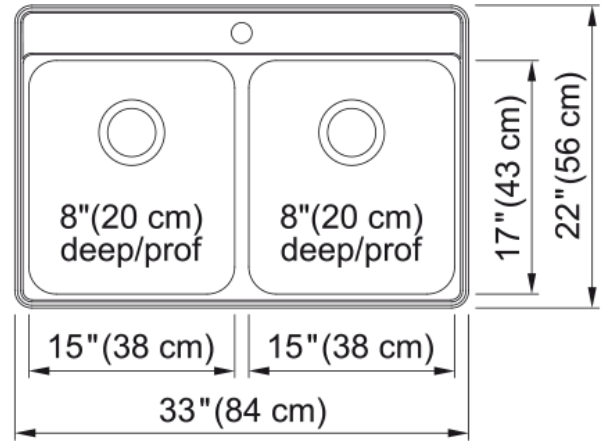

Creemore Drop In Sink CDLA3322-8-1CBN | 101.0632.991

Technical Data

Aspect

Sink type	Sink
Type of material	Stainless steel
Number of bowls	2
Color	Steel
Surface finish	Diamond

Product Dimensions

Exterior size: right to left	33
Exterior size: front to back	22
Large bowl size: right to left	15
Large bowl size: front to back	17
Large bowl: depth	8
Small bowl size: right to left	15
Small bowl size: front to back	17
Small bowl: depth	8

Installation

Minimum cabinet size	36"
----------------------	-----

Product specifications

Installation type	Topmount / drop in
Drain hole	3 1/2"
Position of drainer	No drainer

Product identification

Product brand	Kindred
Collection	Creemore
Certified by	IAPMO