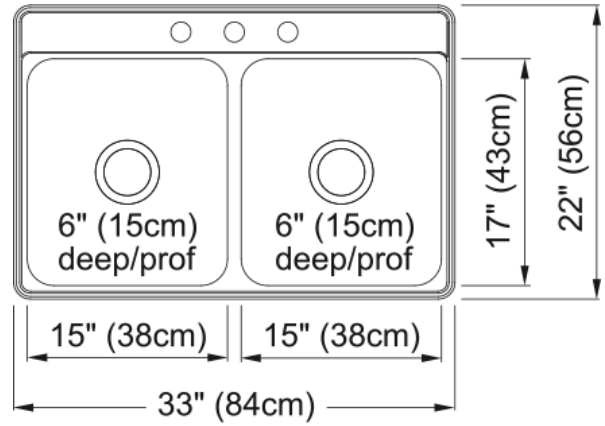

Creemore Drop In Sink - CDLA3322-6-3N | 101.0632.988

Technical Data

Aspect

Sink type	Sink
Type of material	Stainless steel
Number of bowls	2
Color	Steel
Surface finish	Silk

Product Dimensions

Exterior size: right to left	33
Exterior size: front to back	21.976
Large bowl size: right to left	15
Large bowl size: front to back	17
Large bowl: depth	6
Small bowl size: right to left	15
Small bowl size: front to back	17
Small bowl: depth	6

Installation

Minimum cabinet size	36"
----------------------	-----

Product specifications

Installation type	Topmount / drop in
Drain hole	3 1/2"
Position of drainer	No drainer

Product identification

Product brand	Kindred
Collection	Creemore
Certified by	IAPMO