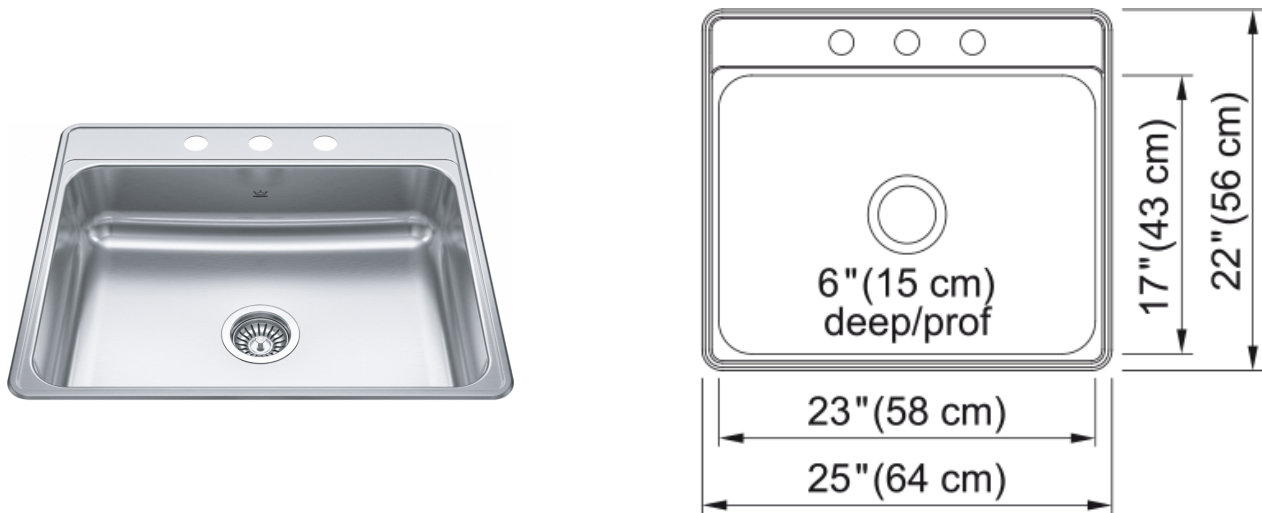

Creemore Drop In Sink - CSLA2522-6-3N | 101.0632.982

Technical Data

Aspect

Sink type	Sink
Type of material	Stainless steel
Number of bowls	1
Color	Steel
Surface finish	Diamond

Product Dimensions

Exterior size: right to left	25
Exterior size: front to back	22
Large bowl size: right to left	23
Large bowl size: front to back	17
Large bowl: depth	6

Installation

Minimum cabinet size	27"
----------------------	-----

Product specifications

Installation type	Topmount / drop in
Drain hole	3 1/2"
Position of drainer	No drainer

Product identification

Product brand	Kindred
Collection	Creemore
Certified by	IAPMO

Features

Drainers number	No drainer
Product reversibility	No
Faucet ledge	Yes
Strainer assembly included	No
Strainer assembly type	No waste kit

Overflow	No
Number of faucet holes	3
Soap dispenser hole	Yes