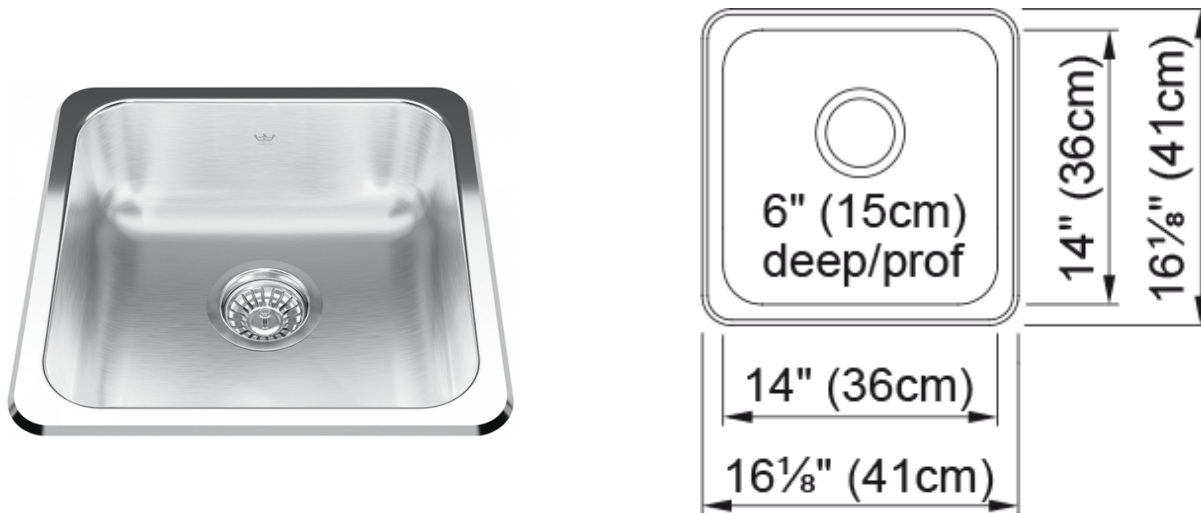

# Steel Queen Drop In Sink - QSA1616-6N | 101.0629.536

### Aspect

Sink type	Sink
Type of material	Stainless steel
Number of bowls	1
Color	Steel
Surface finish	High gloss

### Product Dimensions

Exterior size: right to left	16.142
Exterior size: front to back	16.142
Large bowl size: right to left	14
Large bowl size: front to back	14
Large bowl: depth	5.984