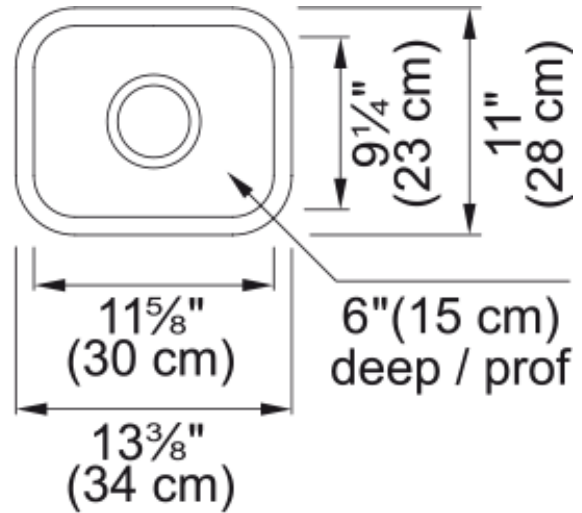

Steel Queen Undermount Sink QSU1113-6N | 101.0620.260

Technical Data

Aspect

Sink type	Sink
Type of material	Stainless steel
Number of bowls	1
Color	Steel
Surface finish	Silk

Product Dimensions

Exterior size: right to left	13.386
Exterior size: front to back	10.945
Large bowl size: right to left	11.614
Large bowl size: front to back	9.252
Large bowl: depth	5.984

Installation

Minimum cabinet size	18"
----------------------	-----

Product specifications

Installation type	Undermount
Drain hole	3 1/2"
Position of drainer	No drainer

Product identification

Product brand	Kindred
Collection	Steel Queen
Certified by	CSA