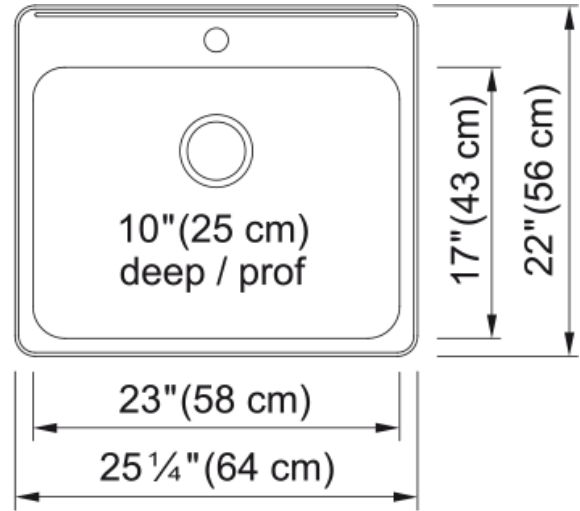

Steel Queen Drop In Sink QSLA2225-10-1N | 101.0620.258

Technical Data

Aspect

Sink type	Sink
Type of material	Stainless steel
Number of bowls	1
Color	Steel
Surface finish	High gloss

Product Dimensions

Exterior size: right to left	25.236
Exterior size: front to back	21.969
Large bowl size: right to left	22.992
Large bowl size: front to back	10
Large bowl: depth	10

Installation

Minimum cabinet size	27"
----------------------	-----

Product specifications

Installation type	Topmount / drop in
Drain hole	3 1/2"
Position of drainer	No drainer

Product identification

Product brand	Kindred
Collection	Steel Queen
Certified by	CSA