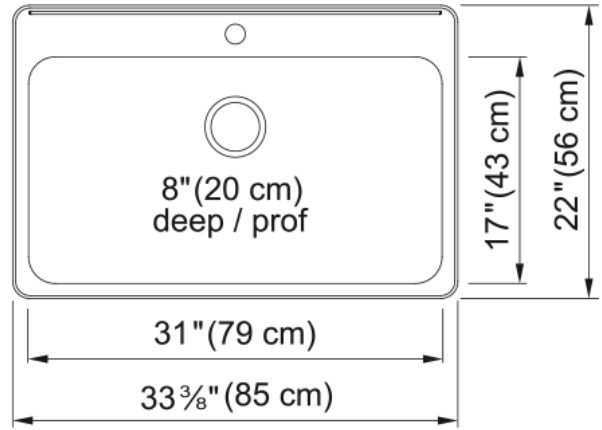

# Steel Queen Drop In Sink QSLA2233-8-1N | 101.0620.210

## Technical Data

### Product Dimensions

Exterior size: right to left	33.465
Exterior size: front to back	22.047
Large bowl size: right to left	31.102
Large bowl size: front to back	16.929
Large bowl: depth	7.874

### Installation

Minimum cabinet size	36"
----------------------	-----